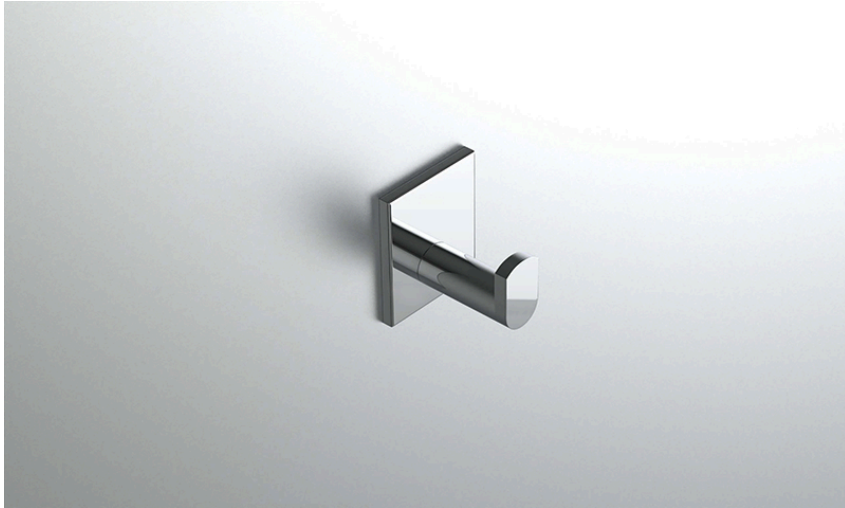

## FEATURES

- Premium 304 Grade Stainless Steel
- Solid Mount Construction
- Concealed Installation Hardware
- State of the art wall anchors included for installation on Dry wall or Tile