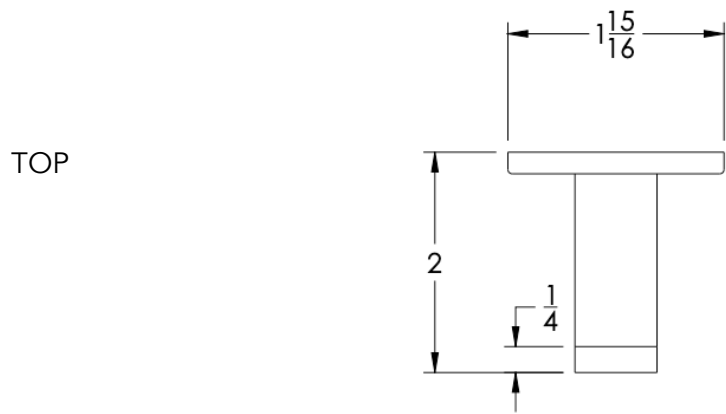

Dimensions in inches

NOTE: Dimensions subject to change without notice.